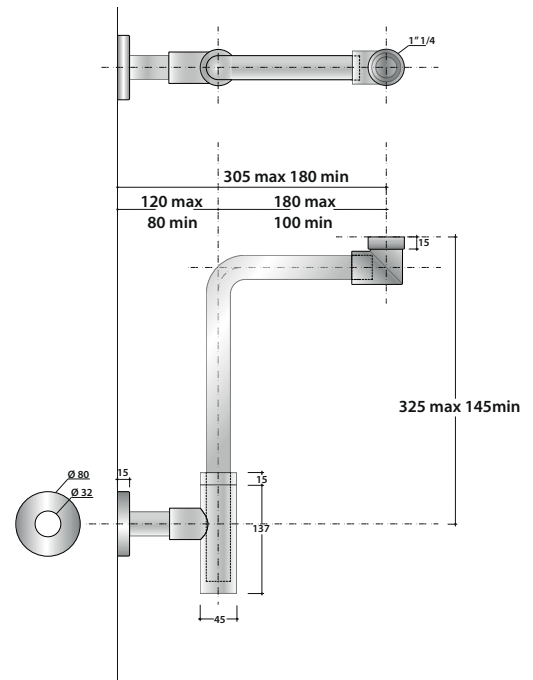

# ROUND SHAPE TRAP DS111

# GLOBO

Cod. **DS111**

Chromium-plated trap, round shape 1" 1/4